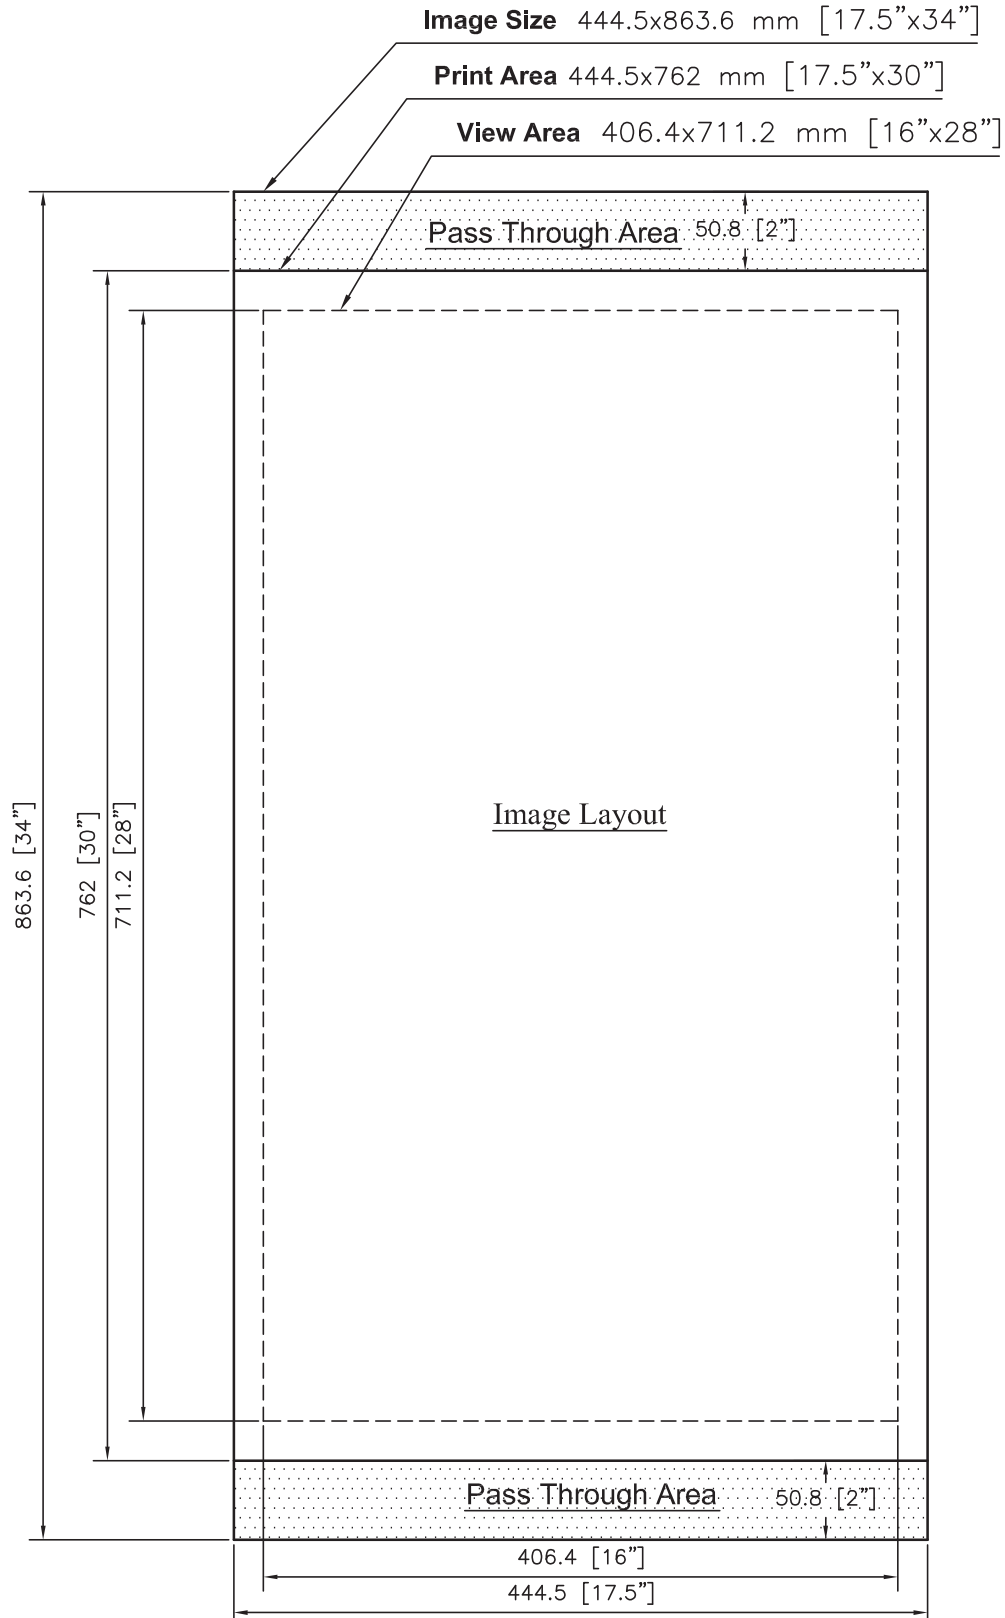

Image Layout for pasting on Carrier Web

Model : Alpha-A2-PIV, Version - B

Note :- You can print any message or keep blank or any background color on Pass Through Area

Media Width	: 457.2mm [18"]
Image Size	: 444.5x863.6 mm [17.5"x34"]
Print Area	: 444.5x762 mm [17.5"x30"]
View Area	: 406.4x711.2 mm [16"x28"]