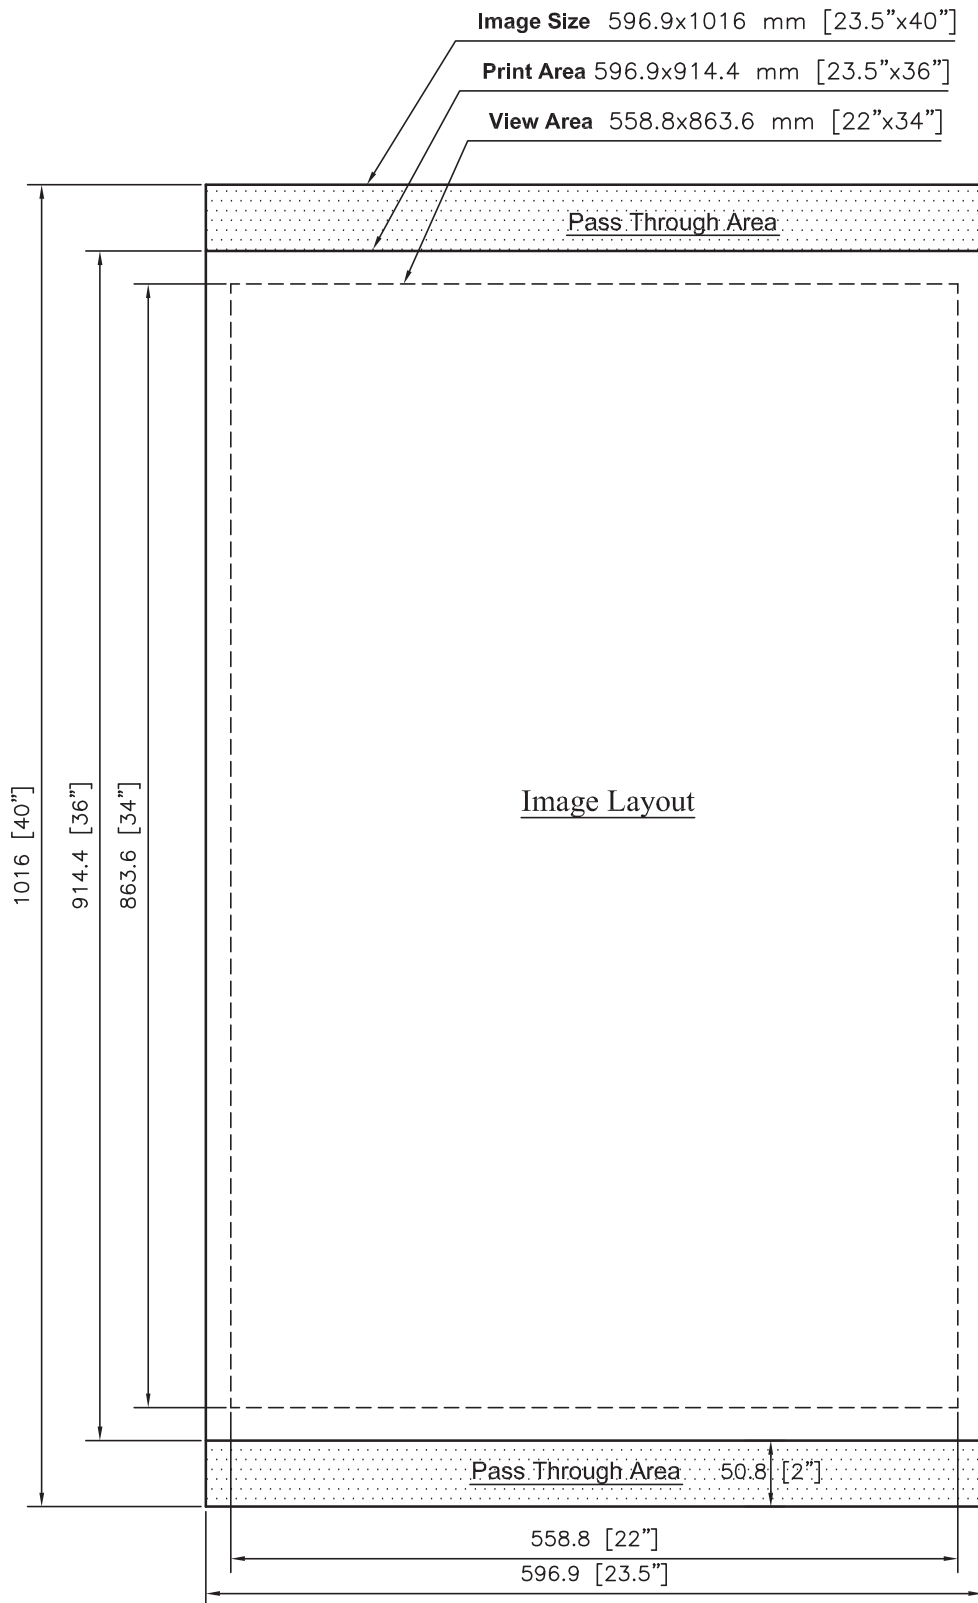

Image Layout for pasting on Carrier Web Model : Alpha-A1-PIV, Version - B.

Note :- You can print any message or keep blank or any background color on Pass Through Area

Media Width	: 609.6mm [24"]
Image Size	: 596.9x1016mm [23.5"x40"]
Print Area	: 596.9x914.4mm [23.5"x36"]
View Area	: 558.8x863.6mm [22"x34"]