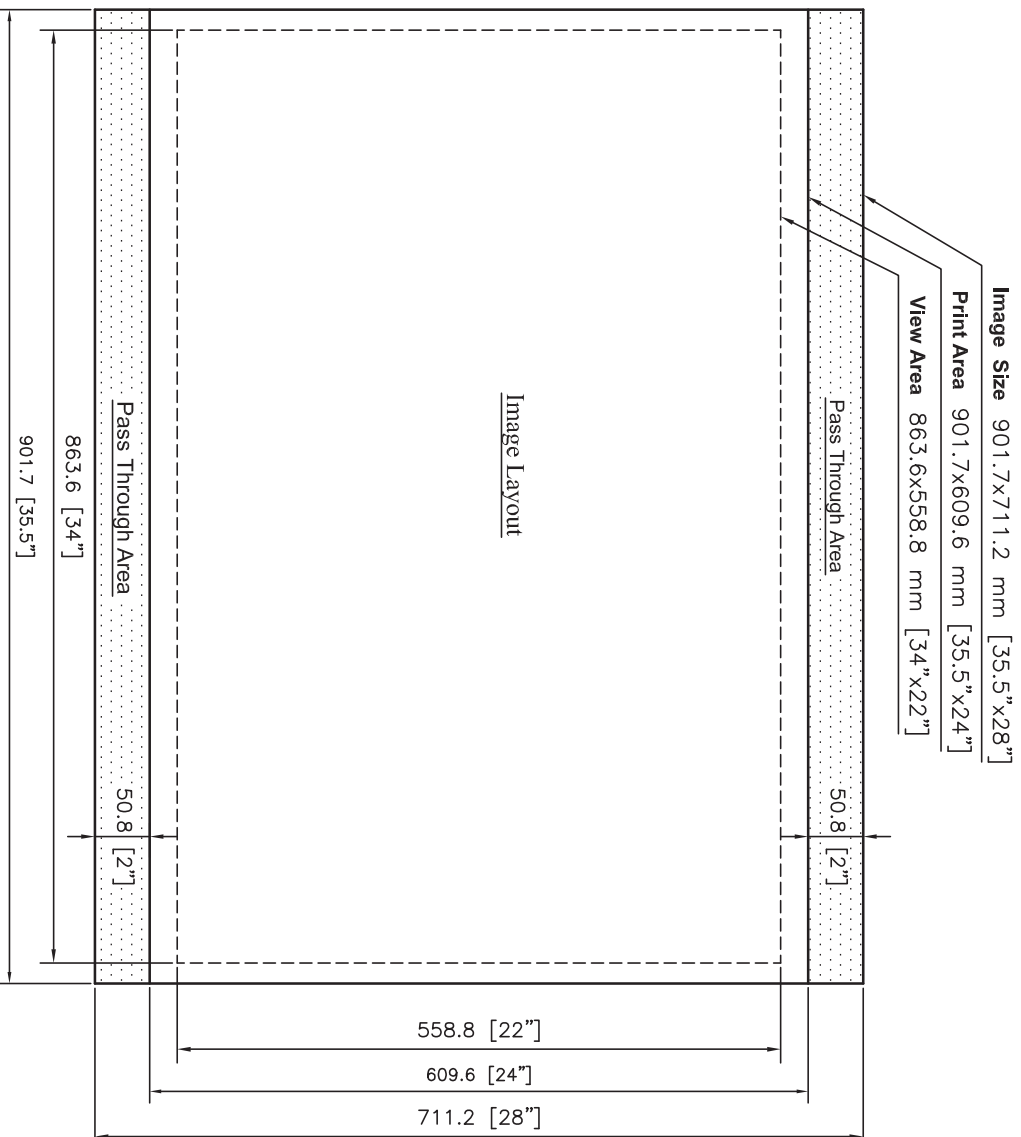

Image Layout for pasting on Carrier Web

Model : Alpha-A1-LIV, Version - B

Note :- You can print any message or keep blank or any background color on Pass Through Area

Media Width	: 914.4mm [36"]
Image Size	: 901.7 x 711.2 mm [35.5" x 28"]
Print Area	: 901.7 x 609.6mm [35.5" x 24"]
View Area	: 863.6 x 558.8mm [34" x 22"]

Screen Motion Display