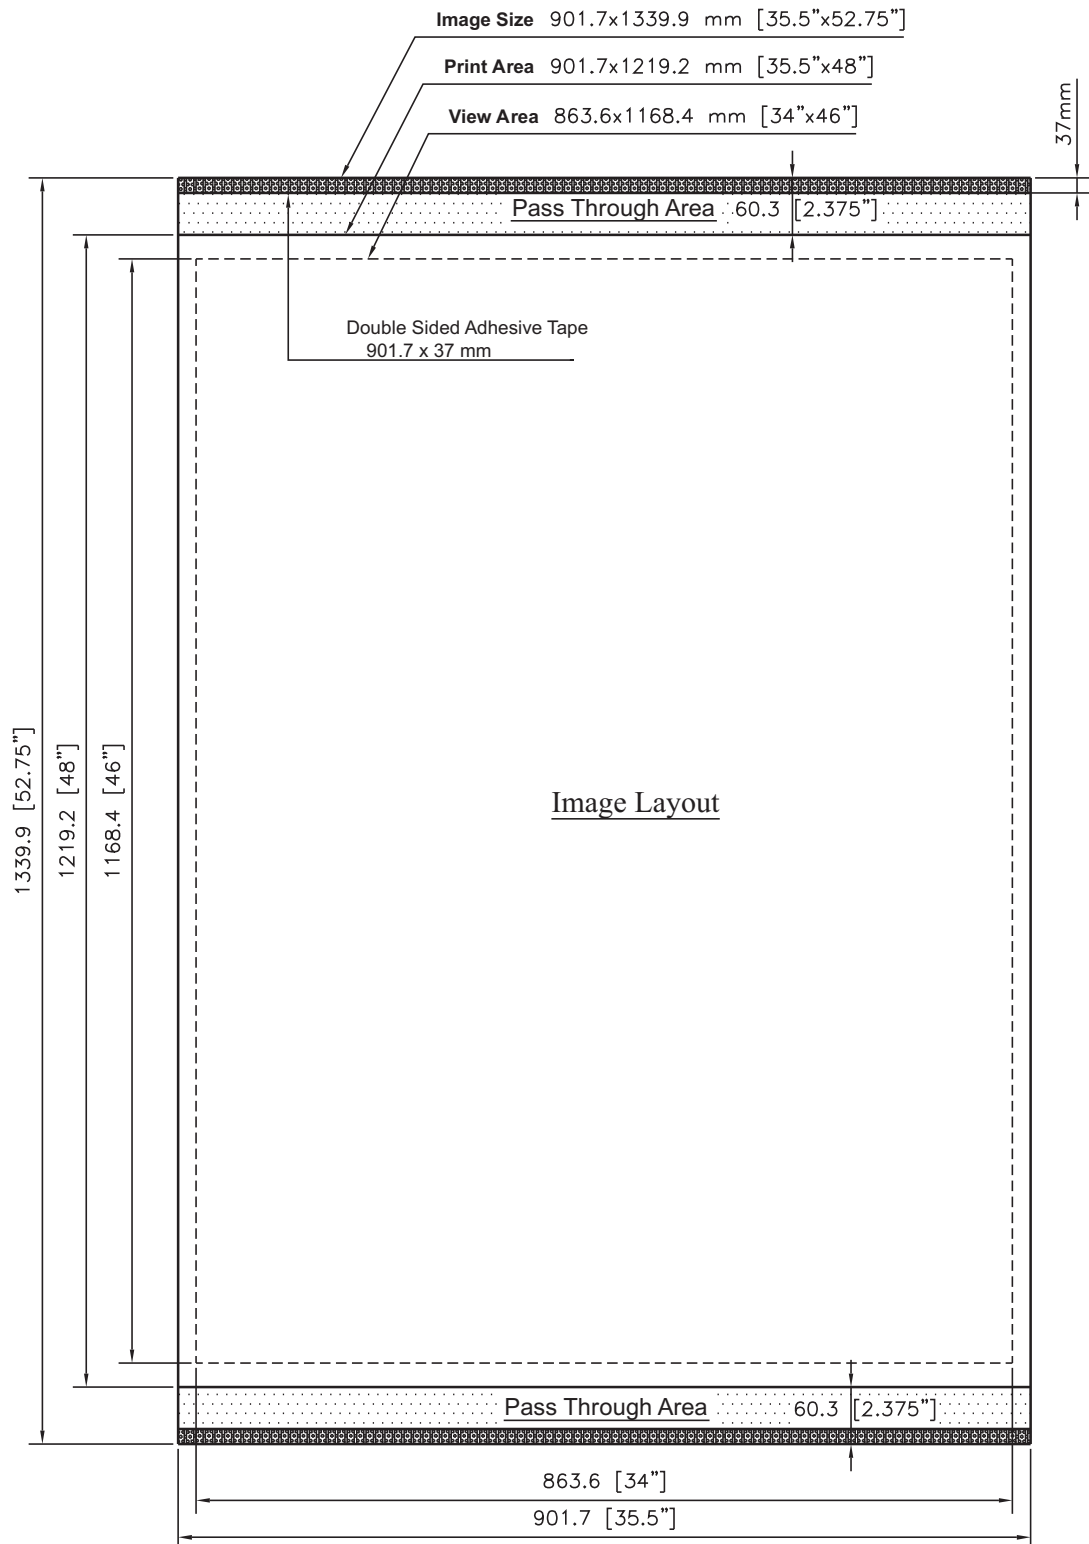

Image Layout for pasting it on Carrier Web

Model : Alpha-A0-PIV

Note :- You can print any message or keep blank or any background color on Pass Through Area

Media width	: 914.4mm [36"]
Image Size	: 901.7 x 1339.9mm [35.5" x 52.75"]
Print Area	: 901.7 x 1219.2mm [35.5" x 48"]
View Area	: 863.6 x 1168.4 mm [34" x 46"]

Screen Motion Display