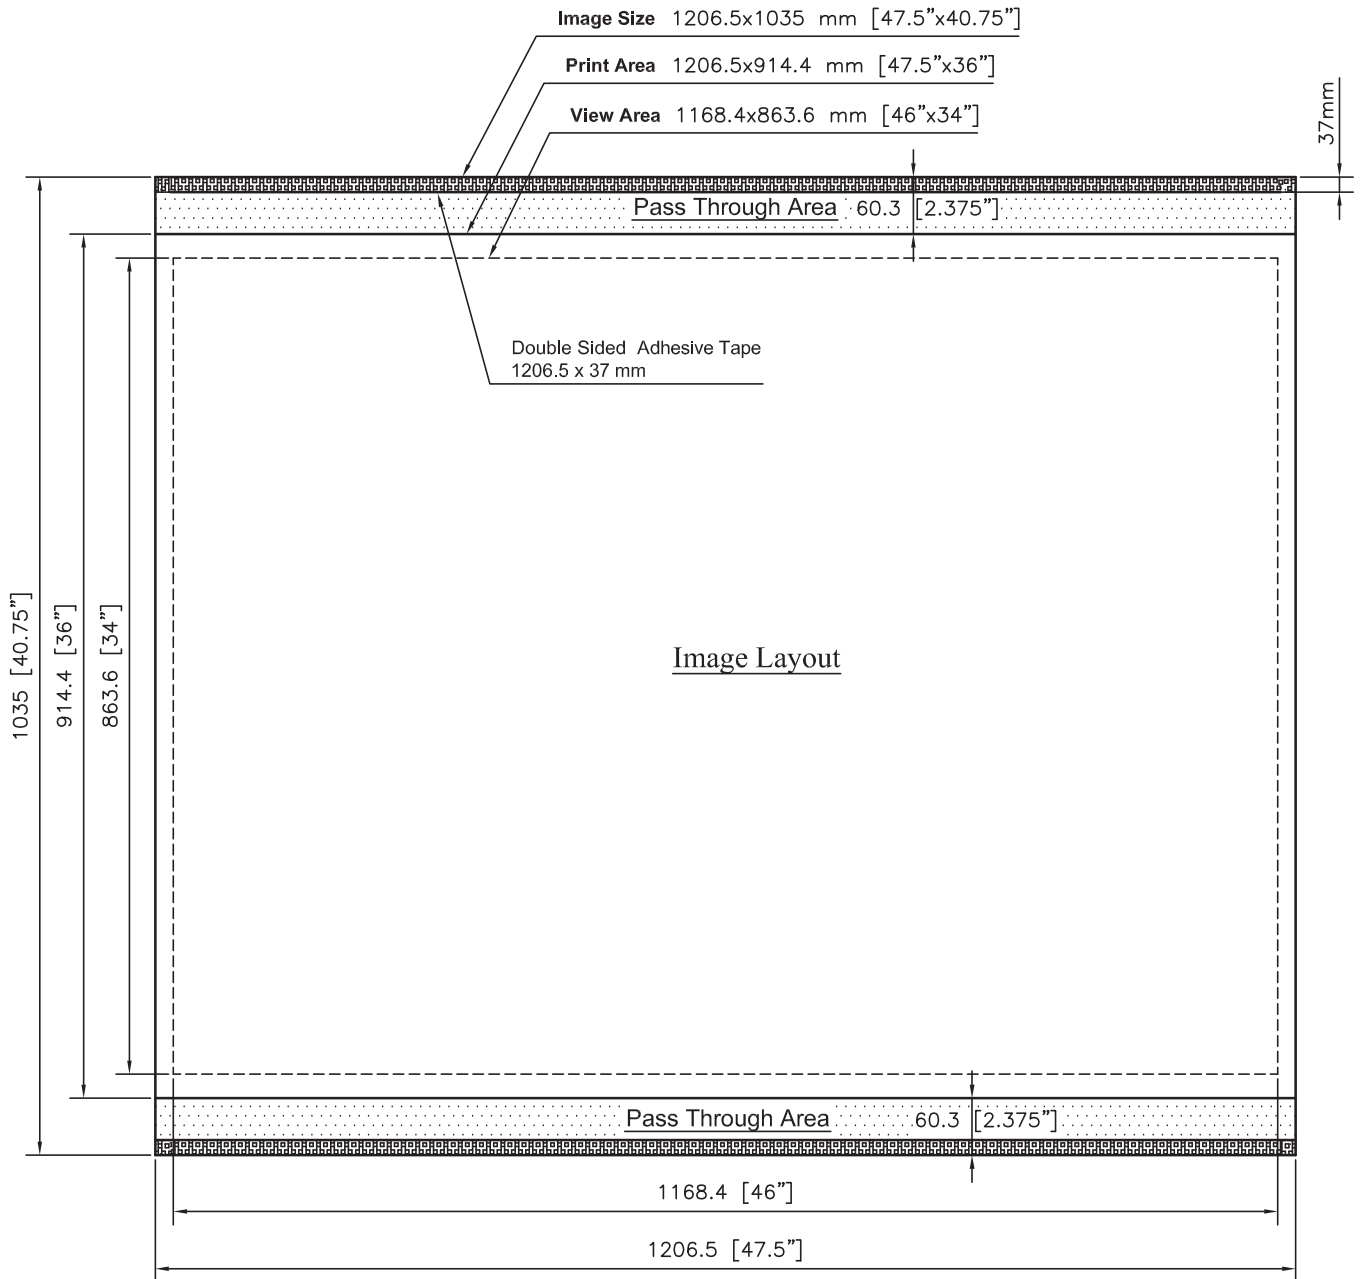

Image Layout for pasting it on Carrier Web

Model : Alpha-A0-LIV

Note :- You can print any message or keep blank or any background color on Pass Through Area

Media Width	: 1219.2mm [48"]
Image Size	: 1206.5 x 1035mm [47.5' X 40.75"]
Print Area	: 1206.5 X 914.4mm [47.5" x 36"]
View Area	: 1168.4 x 863.6mm [46" x 34"]

Screen Motion Display