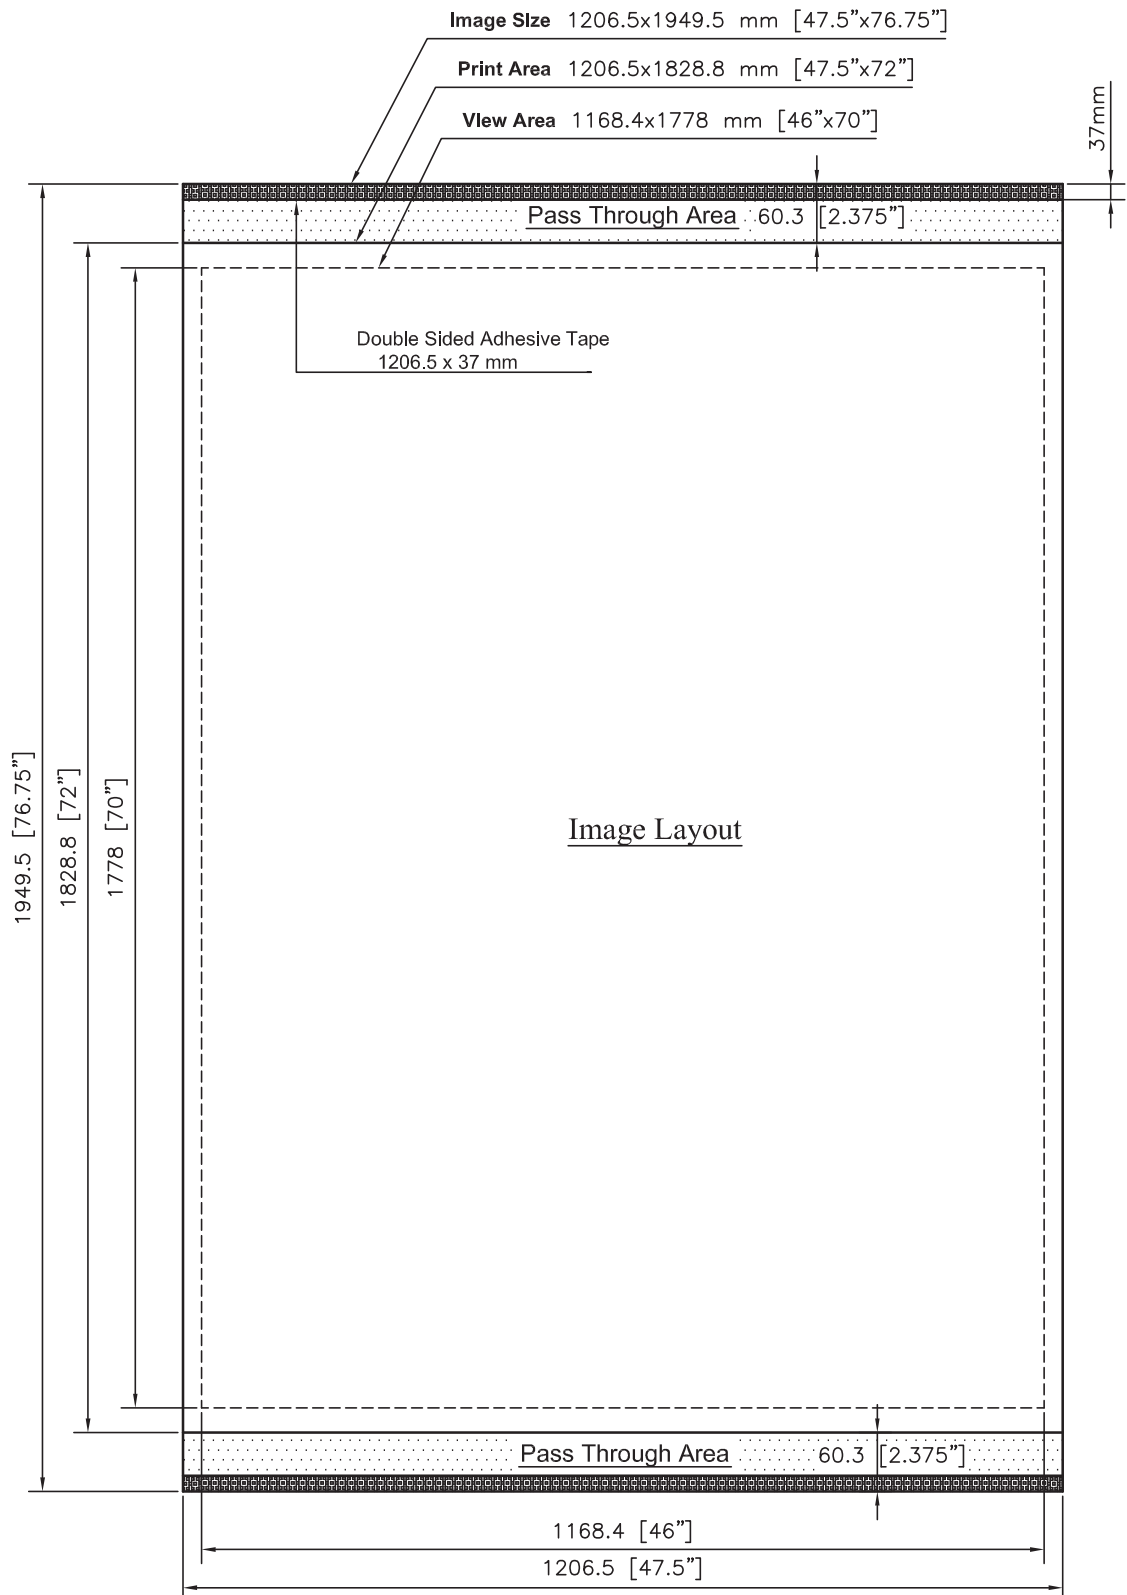

# Image Layout for pasting it on Carrier Web

## Model : Alpha-46-PIV

Note :- You can print any message or keep blank or any background color on Pass Through Area

Media width	: 1219.2mm [ 48"]
Image Size	: 1206.5x1949.5 mm [47.5"x76.75"]
Print Area	: 1206.5x1828.8 mm [47.5"x72"]
View Area	: 1168.4x1778 mm [46"x70"]

Screen Motion Display