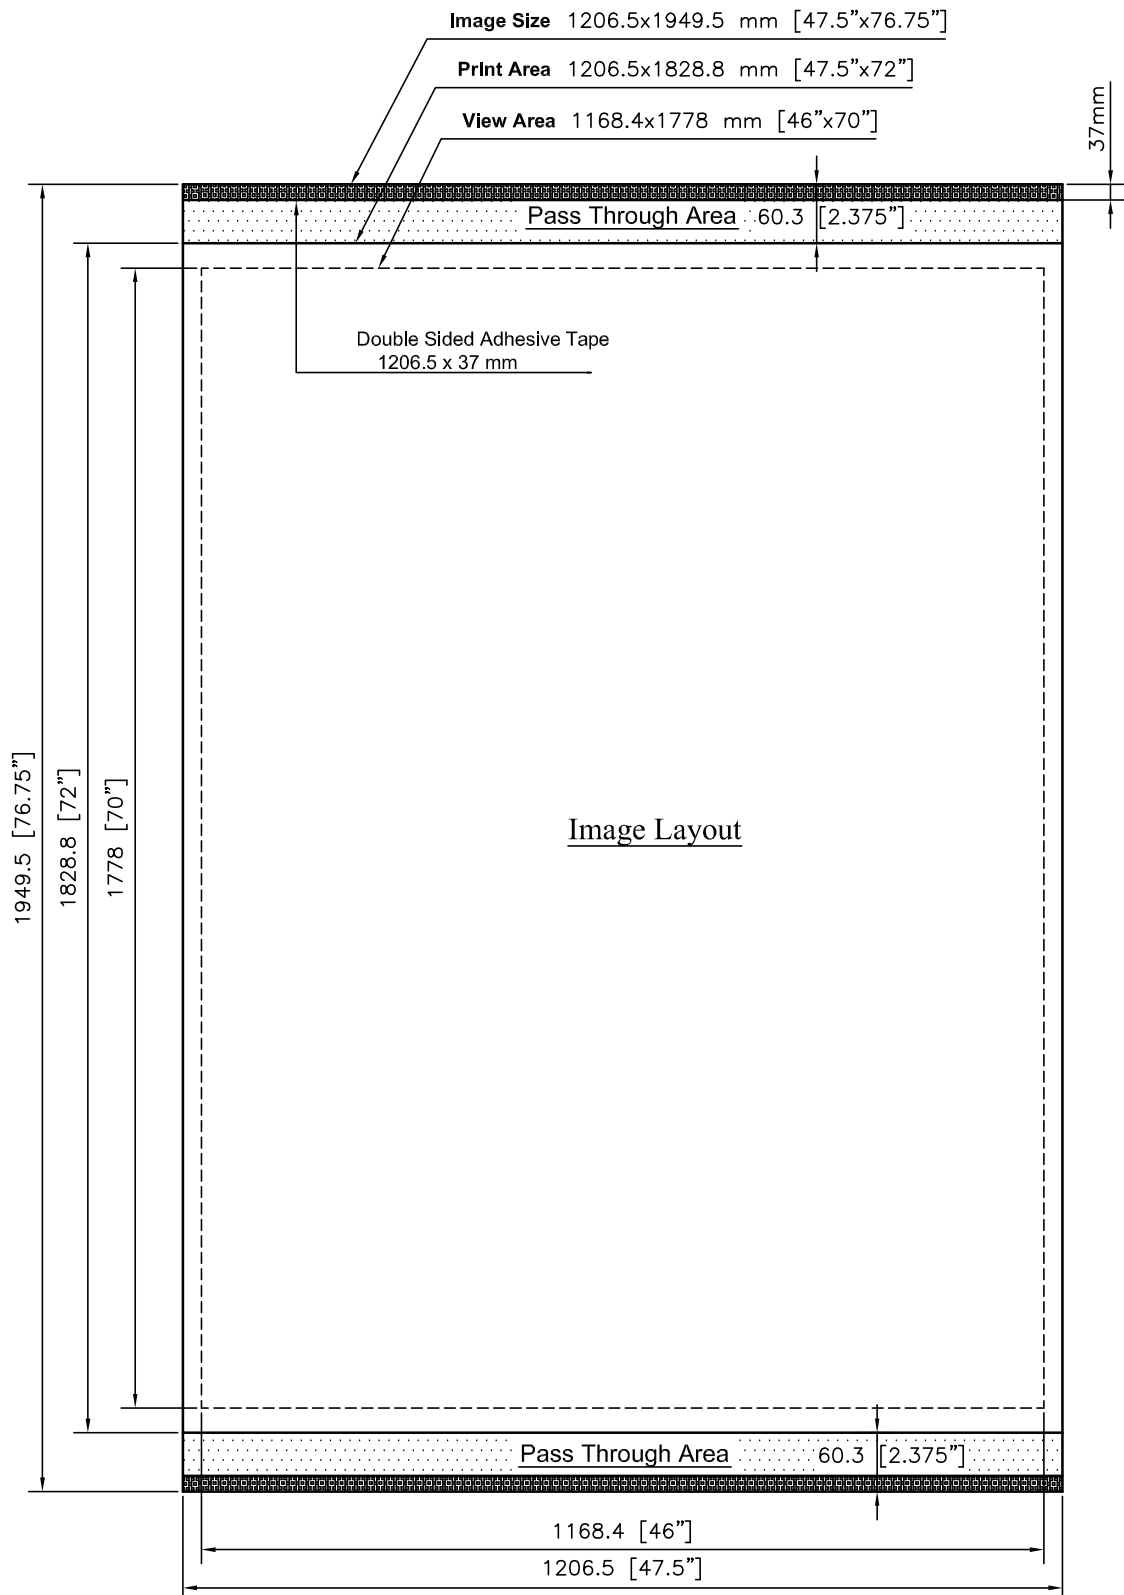

Image Layout for pasting it on Carrier Web

Model : Alpha-46-PIV

Note :- You can print any message or keep blank or any background color on Pass Through Area

Media width	: 1219.2mm [48"]
Image Size	: 1206.5x1949.5 mm [47.5"x76.75"]
Print Area	: 1206.5x1828.8 mm [47.5"x72"]
View Area	: 1168.4x1778 mm [46"x70"]